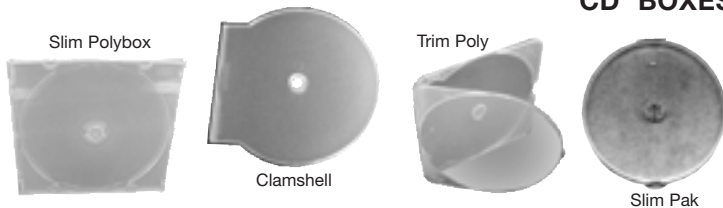

CD/DVD PACKAGING

CD BOXES (PLASTIC)

DESCRIPTION	CAT. NO.	CASE SIZE	EACH	1 CASE	5+ CASES	15+ CASES	50+ CASES
ASSEMBLED							
Jewel Case/Black Tray	CDBOX	200	.29¢	.21¢	.19¢	.18¢	CALL
Slimline 7mm Case/Clear	CDSLIM	300	.29	.21	.19	.18	CALL
Slimline 5.2mm Clear/Clear	5.2SLIMC	200	.25	.19	.17	.16	CALL
Slimline 5.2mm Clear/Black	5.2SLIMB	200	.25	.19	.17	.16	CALL
Double Jewel w/Black Tray	DCDBOXB	200	.25	.22	.20	.18	CALL
Double Jewel w/Clear Tray	DCDBOXC	200	.25	.22	.20	.18	CALL
Triple Jewel w/Black Tray	TRIBOX	200	.60	.55	.45	.38	CALL
UNASSEMBLED							
Jewel Case/No Tray	CDBOX	200	.18	.15	.14	.12	CALL
CD Tray-Clear (tray only)	CDTRAYC	400	.10	.08	.07	.06	CALL
CD Tray-Black (tray only)	CDTRAYB	400	.09	.07	.06	.05	CALL
Jewel Cases and Trays Are Available Bulk-packed, In Pallet Lots - CALL for Details							
Quad Jewel w/Black Trays*	QUADBOX	80	.75	.60	.56	.52	CALL
Smart Tray Clear	SMARTTRAYC	300	.29	.20	.18	.16	CALL
Smart Tray Black	SMARTTRAYB	300	.29	.20	.18	.16	CALL
• Tray Shipped Unassembled							

COLORED JEWEL CASES/TRAYS - "LIMITED STOCK"

DESCRIPTION	CAT. NO.	COLOR	EACH	100+	400+
Solid Box	CDBOX ____	Blue(BL), Green(GR), Red(R), Yellow(Y)	.15	.13	.12
Transparent Box	CDBOX ____	Amber(AM), Orange(OR)	.15	.13	.12
Solid Trays	CDTRAY ____	Green(GR), Pink(P), Silver(S)	.07	.06	.05
Transparent Trays	CDTRAY ____	Red(R), Orange(OR), Amber(AM) Tropical Green(TG)	.07	.06	.05

CD/DVD Adhesive - Backed Hub Posts

- 1/8" Thick
- Black Octagonal
- Cat. No. BDOT

.15¢ each .12¢ case 500

CD BOXES (POLY)

DESCRIPTION	CAT. NO.	CASE SIZE	EACH	1 CASE	5+ CASES	15+ CASES
Slim Polybox	SLIMPOLYBOX	400	.25¢	.21¢	.17¢	.14¢
Clamshell	CLAMSHELL	500	.35	.27	.22	.20
Trim Poly	TRIMPOLY	500	.25	.23	.19	.16
Slim Pak	SLIMPAK	200	.26	.24	.21	.18