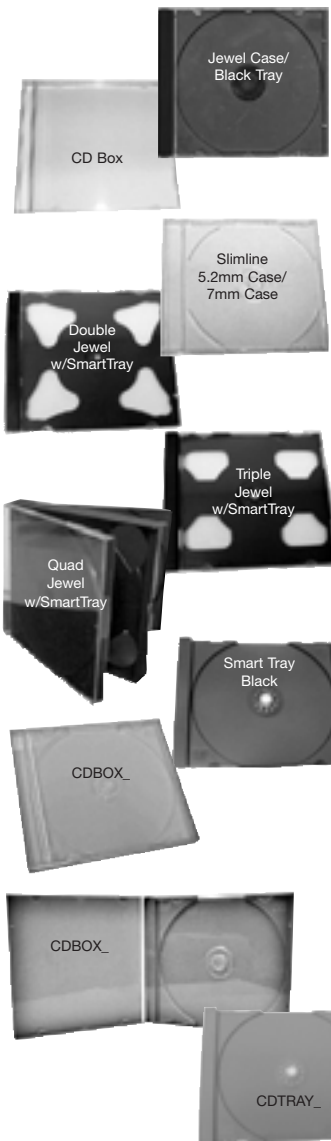

CD/DVD PACKAGING

CD BOXES (PLASTIC)

DESCRIPTION	CAT. NO.	CASE SIZE	EACH	1 CASE	5+ CASES	15+ CASES	50+ CASES
ASSEMBLED							
Jewel Case/Black Tray	CDBOX	200	.29¢	.21¢	.19¢	.18¢	CALL
Slimline 7mm Case/Clear	CDSLIM	300	.29	.21	.19	.18	CALL
Slimline 5.2mm Clear/Clear	5.2SLIMC	200	.25	.19	.17	.16	CALL
Slimline 5.2mm Clear/Black	5.2SLIMB	200	.25	.19	.17	.16	CALL
Double Jewel w/Black Tray	DCDBOXB	200	.25	.22	.20	.18	CALL
Double Jewel w/Clear Tray	DCDBOXC	200	.25	.22	.20	.18	CALL
Triple Jewel w/Black Tray	TRIBOX	200	.60	.55	.45	.38	CALL
UNASSEMBLED							
Jewel Case/No Tray	CDBOX	200	.18	.15	.14	.12	CALL
CD Tray-Clear (tray only)	CDTRAYC	400	.10	.08	.07	.06	CALL
CD Tray-Black (tray only)	CDTRAYB	400	.09	.07	.06	.05	CALL
Jewel Cases and Trays Are Available Bulk-packed, In Pallet Lots - CALL for Details							
Quad Jewel w/Black Trays*	QUADBOX	80	.75	.60	.56	.52	CALL
Smart Tray Clear	SMARTTRAYC	300	.29	.20	.18	.16	CALL
Smart Tray Black	SMARTTRAYB	300	.29	.20	.18	.16	CALL
• Tray Shipped Unassembled							

COLORED JEWEL CASES/TRAYS - "LIMITED STOCK"

DESCRIPTION	CAT. NO.	COLOR	EACH	100+	400+
Solid Box	CDBOX ____	Blue(BL), Green(GR), Red(R), Yellow(Y)	.15	.13	.12
Transparent Box	CDBOX ____	Amber(AM), Orange(OR)	.15	.13	.12
Solid Trays	CDTRAY ____	Green(GR), Pink(P), Silver(S)	.07	.06	.05
Transparent Trays	CDTRAY ____	Red(R), Orange(OR), Amber(AM) Tropical Green(TG)	.07	.06	.05

CD/DVD Adhesive - Backed Hub Posts

- 1/8" Thick
- Black Octagonal
- Cat. No. BDOT

.15¢ each .12¢ case 500

CD BOXES (POLY)

DESCRIPTION	CAT. NO.	CASE SIZE	EACH	1 CASE	5+ CASES	15+ CASES
Slim Polybox	SLIMPOLYBOX	400	.25¢	.21¢	.17¢	.14¢
Clamshell	CLAMSHELL	500	.35	.27	.22	.20
Trim Poly	TRIMPOLY	500	.25	.23	.19	.16
Slim Pak	SLIMPAK	200	.26	.24	.21	.18